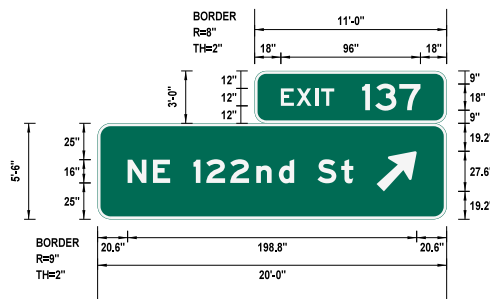

REVISIONS		
NO.	DESCRIPTION	DATE

SPECIAL SIGN NO.	117
WIDTH x HGT.	20'-0" x 5'-6"
BORDER WIDTH	2"
CORNER RADIUS	9"
MOUNTING	Overhead
SIGN AREA	143.0 Sq.Ft.
BACKGROUND	TYPE: Reflective COLOR: Green
LEGENDBORDER	TYPE: Reflective COLOR: White

SYMBOL	X	Y	WID	HT
AR_Type A	191.8	19.2	22.2	35

Dimensions are in: Inches.tenths Letter locations are panel edge to lower left corner

LETTER POSITIONS (X)											LENGTH	SERIES / SIZE
E	X	I	T								36.7	E 2000
18	28.7	41.5	45.7									
1	3	7									40.1	E 2000
73.9	82.9	99.4										
N	E					n	d		S	t	155.2	EM 2000
20.6	38.1	49.9	65.9	74.7	91.2	109.1	124.6	135.2	151.2	167.5