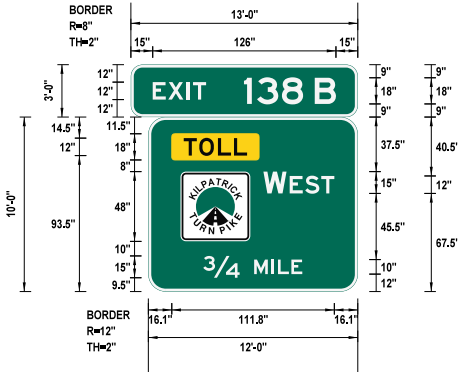

SYMBOL	X	Y	WID	HT
AR_Type A	191.8	19.2	22.2	35

Dimensions are in: Inches.tenths Letter locations are panel edge to lower left corner

LETTER POSITIONS (X)											LENGTH	SERIES / SIZE
E	X	I	T								36.7	E 2000
18	28.7	41.5	45.7									
1	3	7									40.1	E 2000
73.9	82.9	99.4										
N	E					n	d		S	t	155.2	EM 2000
20.6	38.1	49.9	65.9	74.7	91.2	109.1	124.6	135.2	151.2	167.5		

SYMBOL	X	Y	WID	HT
Kilpatrick tpk	22.1	34.5	48	48

Dimensions are in: Inches.tenths Letter locations are panel edge to lower left corner

LETTER POSITIONS (X)											LENGTH	SERIES / SIZE
E	X	I	T								36.7	E 2000
15	25.7	38.5	42.7									
1	3	8									40.7	E 2000
77.8	86.8	103.9										
B											14.6	E 2000
126.4												
T	O	L	L								43.6	E 2000
24.3	35	47.9	58.9									
W	E	S	T								48.8	E 2000
79.1	97.2	107.9	118.9									
3/4	M	I	L	E							68.1	E 2000
37.8	72.8	84.8	89.2	98.4								

Dimensions are in: Inches.tenths Letter locations are panel edge to lower left corner

SPECIAL SIGN NO.	120
WIDTH x HGT.	27'-0" x 10'-0"
BORDER WIDTH	2"
CORNER RADIUS	12"
MOUNTING	Overhead
SIGN AREA	270.0 Sq.Ft.
BACKGROUND	TYPE: Reflective COLOR: Green
LEGENDBORDER	TYPE: Reflective COLOR: White

SYMBOL	X	Y	WID	HT
M1_1	106.6	67	36	36
ARDOWN	19	13.1	24	16.5
ARDOWN	150.2	13.1	24	16.5
ARDOWN	281	13.1	24	16.5

Dimensions are in: inches.tenths Letter locations are panel edge to lower left corner

LETTER POSITIONS (X)											LENGTH	SERIES / SIZE
N	O	R	T	H							59.9	E 2000
157.6	172.9	185.7	196.7	207.8								
W	i	c	h	i	t	a					92	EM 2000
116.2	137	145.1	160.6	177.6	185.6	197.6						